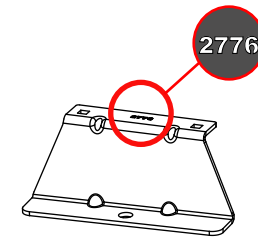

01

2776

2777

2778

2779

02

03

X4

EN - STICK GASKETS TO ALL BRACKETS
DE - KLEBEN SIE DIE DICHTUNG AN ALLEN HALTERUNGEN
FR - COUSSINETS ADHÉSIFS À TOUS LES SUPPORTS
NL - PLAK PAKKING OP ALLE BEUGELS
ES - PEGA LAS ALMOHADILLAS A TODOS LOS SOPORTES
IT - ADESIVI GUARNIZIONI A TUTTE LE STAFFE

SV - FÄST GUMMI PÅ ALLA FÄSTEN
DA - KLÆB GUMMI PÅ ALLE BESLAG
NO - PLIST GUMMI PÅ ALLE BRAKKETER
PL - NAKLEJ USZCZELKI DO WSZYSTKICH WSPORNIKÓW
CS - PŘILEPTE TĚSNĚNÍ NA VŠECHNY DRŽÁKY