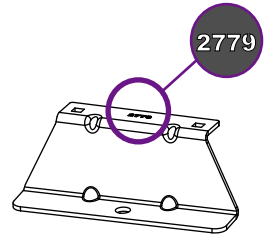

01

2776

2777

2778

2779

02

03

X4

EN - STICK GASKETS TO ALL BRACKETS
DE - KLEBEN SIE DIE DICHTUNG AN ALLEN HALTERUNGEN
FR - COUSSINETS ADHÉSIFS À TOUS LES SUPPORTS
NL - PLAK PAKKING OP ALLE BEUGELS
ES - PEGA LAS ALMOHADILLAS A TODOS LOS SOPORTES
IT - ADESIVI GUARNIZIONI A TUTTE LE STAFFE

SV - FÄST GUMMI PÅ ALLA FÄSTEN
DA - KLÆB GUMMI PÅ ALLE BESLAG
NO - PLIST GUMMI PÅ ALLE BRAKKETER
PL - NAKLEJ USZCZELKI DO WSZYSTKICH WSPORNIKÓW
CS - PŘILEPTE TĚSNĚNÍ NA VŠECHNY DRŽÁKY