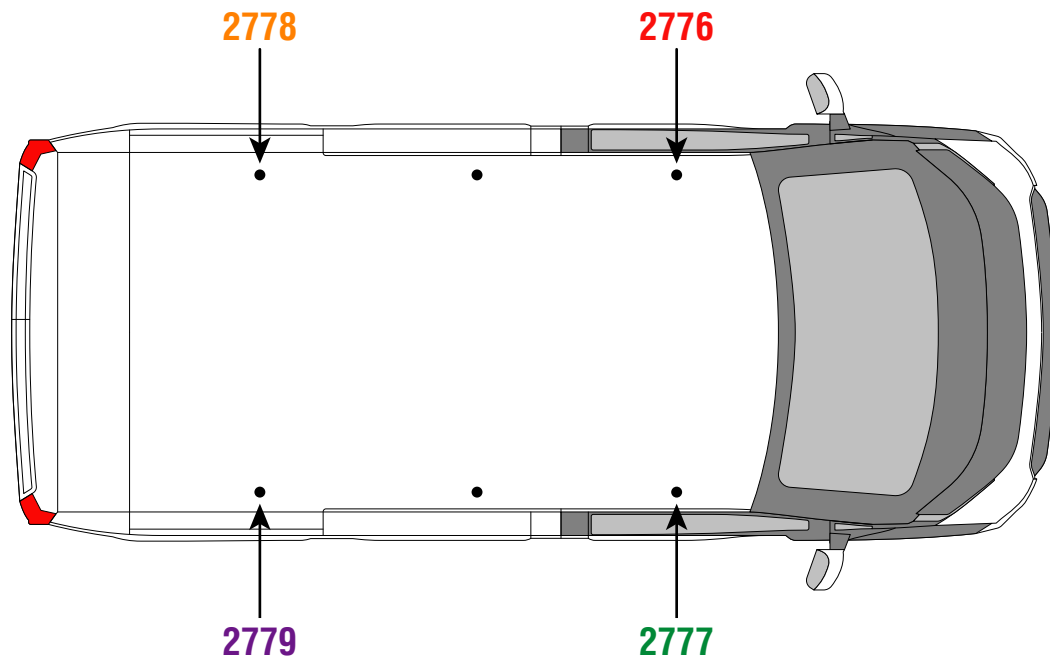

Van Guard Accessories Ltd
 Fair Oak Close, Exeter Airport Business Park,
 Exeter, Devon, EX5 2JL
 www.van-guard.co.uk

356-2

Vehicle:
 Kia PV5 2025 on
Wheel Base: L2
Roof Height: H1
Rear Doors: Twin

01**2776****2777****2778****2779****02****03****X4**