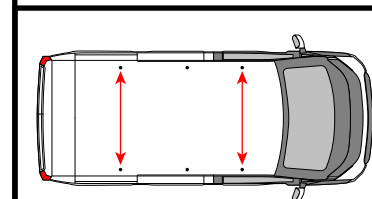

EN - STICK GASKETS TO ALL BRACKETS
DE - KLEBEN SIE DIE DICHTUNG AN ALLEN HALTERUNGEN
FR - COUSSINETS ADHÉSIFS À TOUS LES SUPPORTS
NL - PLAK PAKKING OP ALLE BEUGELS
ES - PEGA LAS ALMOHADILLAS A TODOS LOS SOPORTES
IT - ADESIVI GUARNIZIONI A TUTTE LE STAFFE

SV - FÄST GUMMI PÅ ALLA FÄSTEN
DA - KLÆB GUMMI PÅ ALLE BESLAG
NO - PLIST GUMMI PÅ ALLE BRAKKETER
PL - NAKLEJ USZCZELKI DO WSZYSTKICH WSPORNIKÓW
CS - PŘILEPTE TĚSNĚNÍ NA VŠECHNY DRŽÁKY