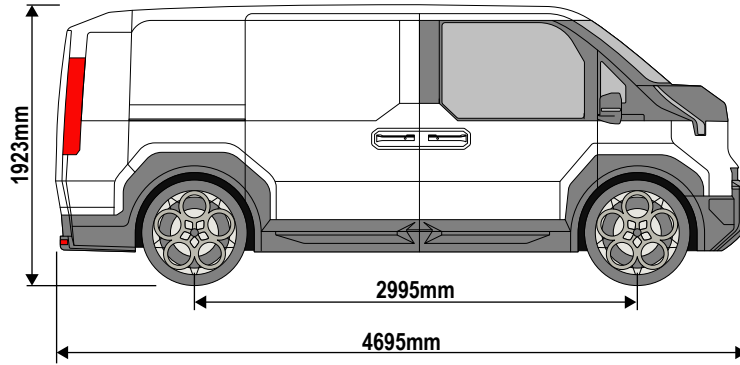

Van Guard Accessories Ltd
 Fair Oak Close, Exeter Airport Business Park,
 Exeter, Devon, EX5 2JL
 www.van-guard.co.uk

356-2

Vehicle:
 Kia PV5 2025 on
Wheel Base: L2
Roof Height: H1
Rear Doors: Twin

01**2776****2777****2778****2779****02****03****X4**