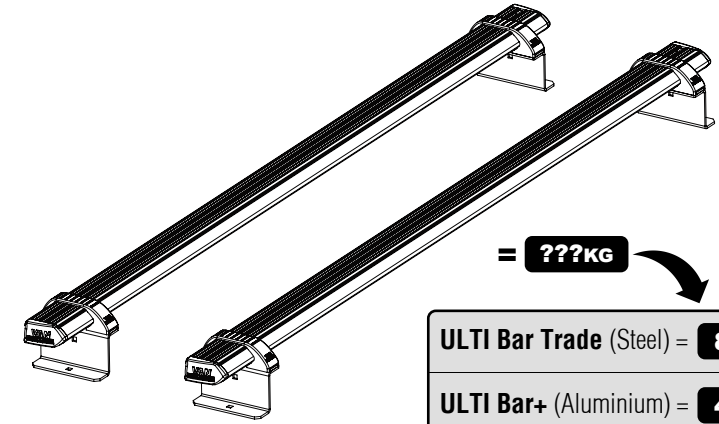

ULTI Bar+
(Aluminium)

This FITTING INSTRUCTION is the property of VAN GUARD ACCESSORIES LTD. and must not be used for manufacturing purposes, copied nor communicated in any way to third parties without written permission from VAN GUARD ACCESSORIES LTD.
 IN8532_A (CN:NR)

Van Guard Accessories Ltd
 Fair Oak Close, Exeter Airport Business Park,
 Exeter, Devon, EX5 2JL
 www.van-guard.co.uk

356-2

Vehicle:
 Kia PV5 2025 on
Wheel Base: L2
Roof Height: H1
Rear Doors: Twin

01**2776****2777****2778****2779****02****03****X4**