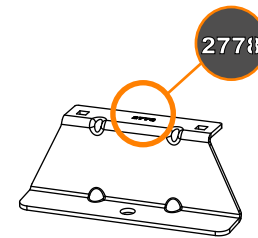

01

2776

2777

2778

2779

02

03

X4

EN - STICK GASKETS TO ALL BRACKETS
DE - KLEBEN SIE DIE DICHTUNG AN ALLEN HALTERUNGEN
FR - COUSSINETS ADHÉSIFS À TOUS LES SUPPORTS
NL - PLAK PAKKING OP ALLE BEUGELS
ES - PEGA LAS ALMOHADILLAS A TODOS LOS SOPORTES
IT - ADESIVI GUARNIZIONI A TUTTE LE STAFFE

SV - FÄST GUMMI PÅ ALLA FÄSTEN
DA - KLÆB GUMMI PÅ ALLE BESLAG
NO - PLIST GUMMI PÅ ALLE BRAKKETER
PL - NAKLEJ USZCZELKI DO WSZYSTKICH WSPORNIKÓW
CS - PŘILEPTE TĚSNĚNÍ NA VŠECHNY DRŽÁKY