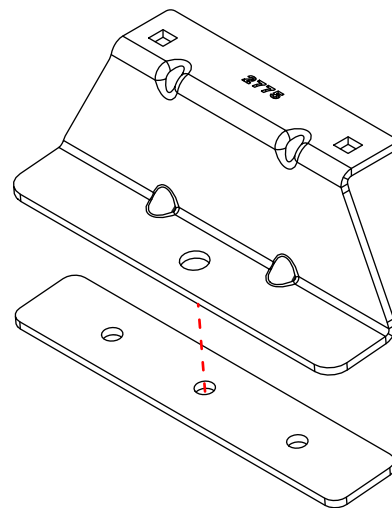

01

2776

2777

2778

2779

02

03

X4

EN - STICK GASKETS TO ALL BRACKETS
DE - KLEBEN SIE DIE DICHTUNG AN ALLEN HALTERUNGEN
FR - COUSSINETS ADHÉSIFS À TOUS LES SUPPORTS
NL - PLAK PAKKING OP ALLE BEUGELS
ES - PEGA LAS ALMOHADILLAS A TODOS LOS SOPORTES
IT - ADESIVI GUARNIZIONI A TUTTE LE STAFFE

SV - FÄST GUMMI PÅ ALLA FÄSTEN
DA - KLÆB GUMMI PÅ ALLE BESLAG
NO - PLIST GUMMI PÅ ALLE BRAKKETER
PL - NAKLEJ USZCZELKI DO WSZYSTKICH WSPORNIKÓW
CS - PŘILEPTE TĚSNĚNÍ NA VŠECHNY DRŽÁKY