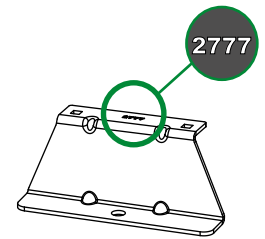

01

2776

2777

2778

2779

02

03

X4

EN - STICK GASKETS TO ALL BRACKETS
DE - KLEBEN SIE DIE DICHTUNG AN ALLEN HALTERUNGEN
FR - COUSSINETS ADHÉSIFS À TOUS LES SUPPORTS
NL - PLAK PAKKING OP ALLE BEUGELS
ES - PEGA LAS ALMOHADILLAS A TODOS LOS SOPORTES
IT - ADESIVI GUARNIZIONI A TUTTE LE STAFFE

SV - FÄST GUMMI PÅ ALLA FÄSTEN
DA - KLÆB GUMMI PÅ ALLE BESLAG
NO - PLIST GUMMI PÅ ALLE BRAKKETER
PL - NAKLEJ USZCZELKI DO WSZYSTKICH WSPORNIKÓW
CS - PŘILEPTE TĚSNĚNÍ NA VŠECHNY DRŽÁKY