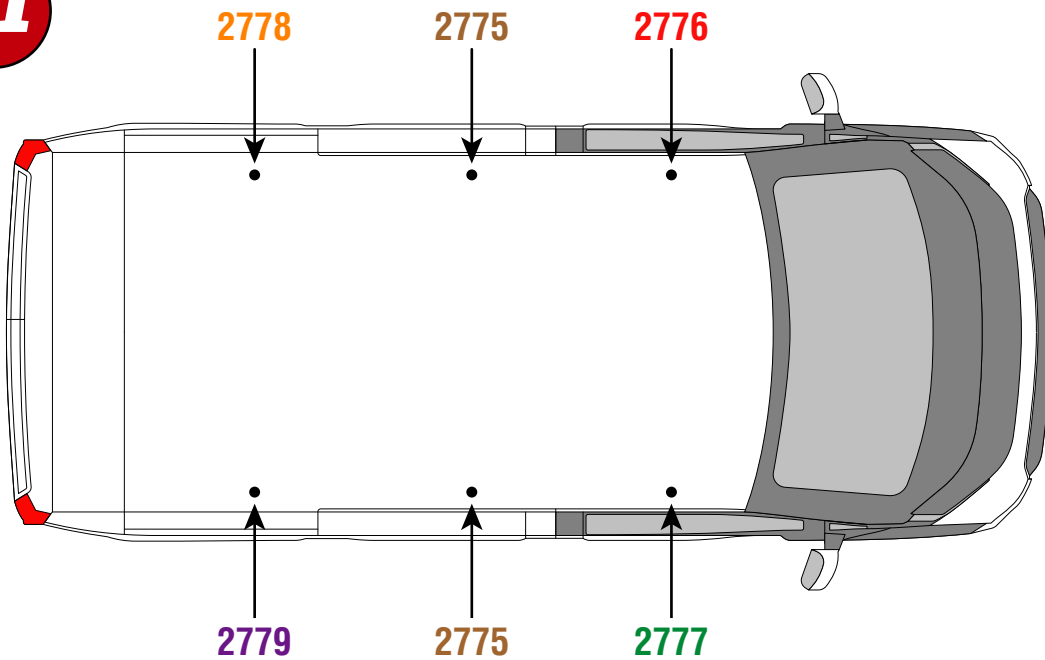

01

2775

2776

2777

2778

2779

02

03

EN - STICK GASKETS TO ALL BRACKETS
DE - KLEBEN SIE DIE DICHTUNG AN ALLEN HALTERUNGEN
FR - COUSSINETS ADHÉSIFS À TOUS LES SUPPORTS
NL - PLAK PAKKING OP ALLE BEUGELS
ES - PEGA LAS ALMOHADILLAS A TODOS LOS SOPORTES
IT - ADESIVI GUARNIZIONI A TUTTE LE STAFFE

SV - FÄST GUMMI PÅ ALLA FÄSTEN
DA - KLÆB GUMMI PÅ ALLE BESLAG
NO - PLIST GUMMI PÅ ALLE BRACKETTER
PL - NAKLEJ USZCZELKI DO WSZYSTKICH WSPORNIKÓW
CS - PŘILEPTE TĚSNĚNÍ NA VŠECHNY DRŽÁKY