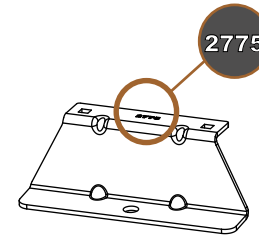

01

2775

2776

2777

2778

2779

02

03

EN - STICK GASKETS TO ALL BRACKETS
DE - KLEBEN SIE DIE DICHTUNG AN ALLEN HALTERUNGEN
FR - COUSSINETS ADHÉSIFS À TOUS LES SUPPORTS
NL - PLAK PAKKING OP ALLE BEUGELS
ES - PEGA LAS ALMOHADILLAS A TODOS LOS SOPORTES
IT - ADESIVI GUARNIZIONI A TUTTE LE STAFFE

SV - FÄST GUMMI PÅ ALLA FÄSTEN
DA - KLÆB GUMMI PÅ ALLE BESLAG
NO - PLIST GUMMI PÅ ALLE BRACKETTER
PL - NAKLEJ USZCZELKI DO WSZYSTKICH WSPORNIKÓW
CS - PŘILEPTE TĚSNĚNÍ NA VŠECHNY DRŽÁKY