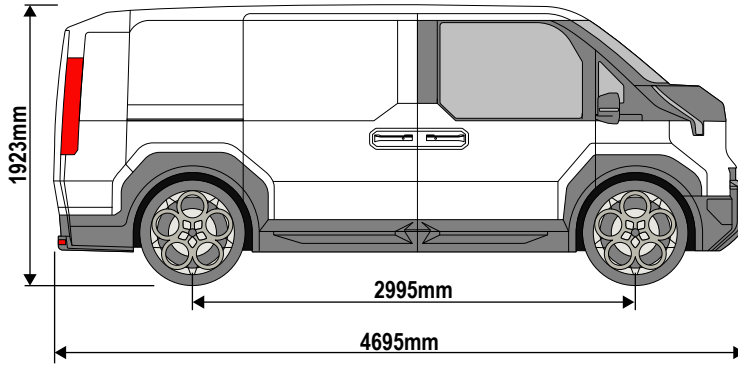

Van Guard Accessories Ltd
 Fair Oak Close, Exeter Airport Business Park,
 Exeter, Devon, EX5 2UL
www.van-guard.co.uk

356-3

Vehicle:
 Kia PV5 2025 on
Wheel Base: L2
Roof Height: H1
Rear Doors: Twin

ULTI Bar Trade (Steel) =	11.3KG
ULTI Bar+ (Aluminium) =	7.4KG