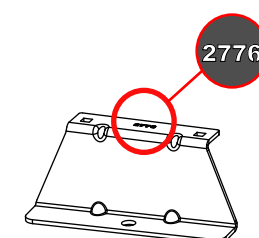

01

2775

2776

2777

2778

2779

02

03

EN - STICK GASKETS TO ALL BRACKETS
DE - KLEBEN SIE DIE DICHTUNG AN ALLEN HALTERUNGEN
FR - COUSSINETS ADHÉSIFS À TOUS LES SUPPORTS
NL - PLAK PAKKING OP ALLE BEUGELS
ES - PEGA LAS ALMOHADILLAS A TODOS LOS SOPORTES
IT - ADESIVI GUARNIZIONI A TUTTE LE STAFFE

SV - FÄST GUMMI PÅ ALLA FÄSTEN
DA - KLÆB GUMMI PÅ ALLE BESLAG
NO - PLIST GUMMI PÅ ALLE BRACKETTER
PL - NAKLEJ USZCZELKI DO WSZYSTKICH WSPORNIKÓW
CS - PŘILEPTE TĚSNĚNÍ NA VŠECHNY DRŽÁKY