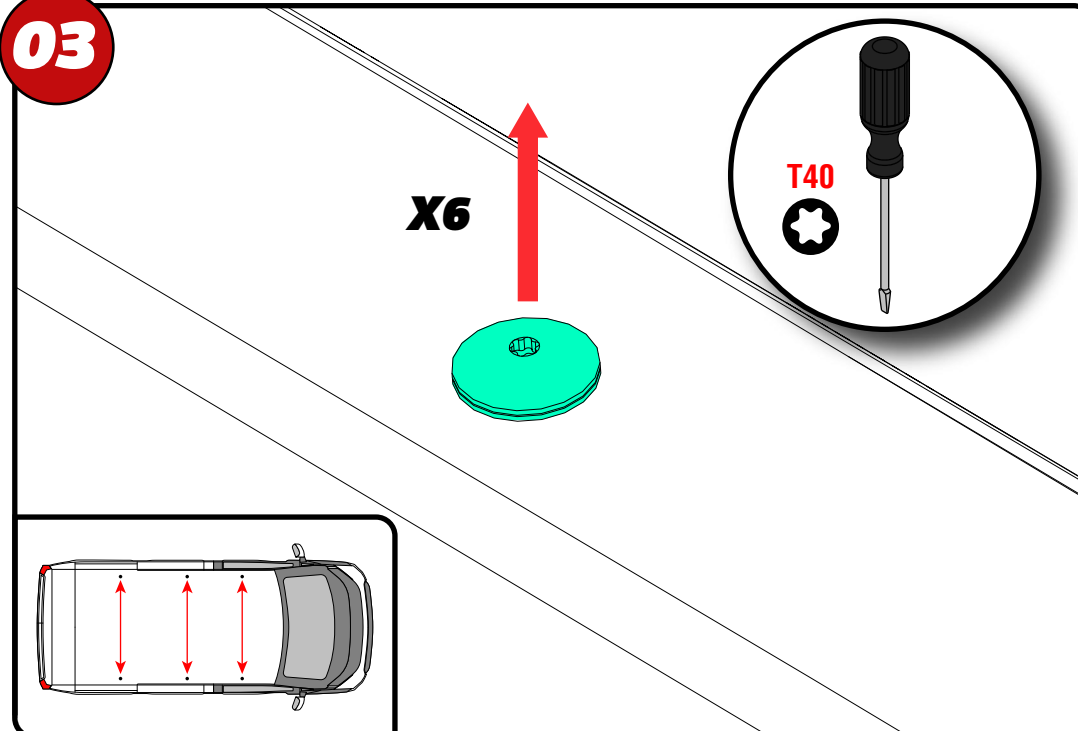

01

2775

2776

2777

2778

2779

02

03

EN - STICK GASKETS TO ALL BRACKETS
DE - KLEBEN SIE DIE DICHTUNG AN ALLEN HALTERUNGEN
FR - COUSSINETS ADHÉSIFS À TOUS LES SUPPORTS
NL - PLAK PAKKING OP ALLE BEUGELS
ES - PEGA LAS ALMOHADILLAS A TODOS LOS SOPORTES
IT - ADESIVI GUARNIZIONI A TUTTE LE STAFFE

SV - FÄST GUMMI PÅ ALLA FÄSTEN
DA - KLÆB GUMMI PÅ ALLE BESLAG
NO - PLIST GUMMI PÅ ALLE BRACKETTER
PL - NAKLEJ USZCZELKI DO WSZYSTKICH WSPORNIKÓW
CS - PŘILEPTE TĚSNĚNÍ NA VŠECHNY DRŽÁKY