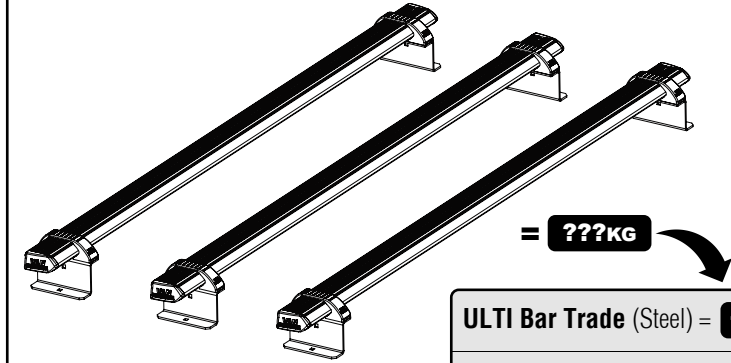

Customercare@van-guard.co.uk
UK +44 (0) 1392 368 351

MA6166

MA6167

X3

ULTI Bar Trade
(Steel)

X3

ULTI Bar+
(Aluminium)

This FITTING INSTRUCTION is the property of VAN GUARD ACCESSORIES LTD. and must not be used for manufacturing purposes, copied nor communicated in any way to third parties without written permission from VAN GUARD ACCESSORIES LTD.
 IN8533_A (CN:NR)

Van Guard Accessories Ltd
 Fair Oak Close, Exeter Airport Business Park,
 Exeter, Devon, EX5 2UL
www.van-guard.co.uk

356-3

Vehicle:
 Kia PV5 2025 on
Wheel Base: L2
Roof Height: H1
Rear Doors: Twin

ULTI Bar Trade (Steel) =	11.3KG
ULTI Bar+ (Aluminium) =	7.4KG