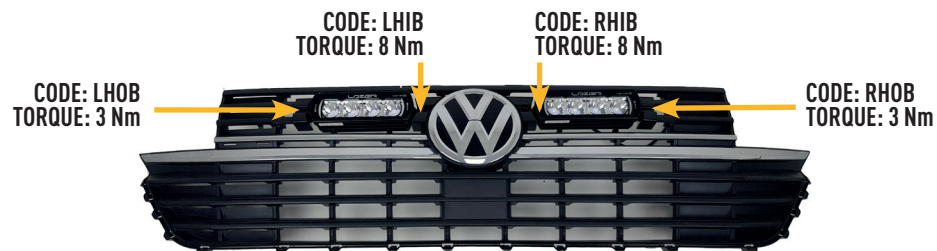

INSTALLATION (should be completed with the grille left on the vehicle)