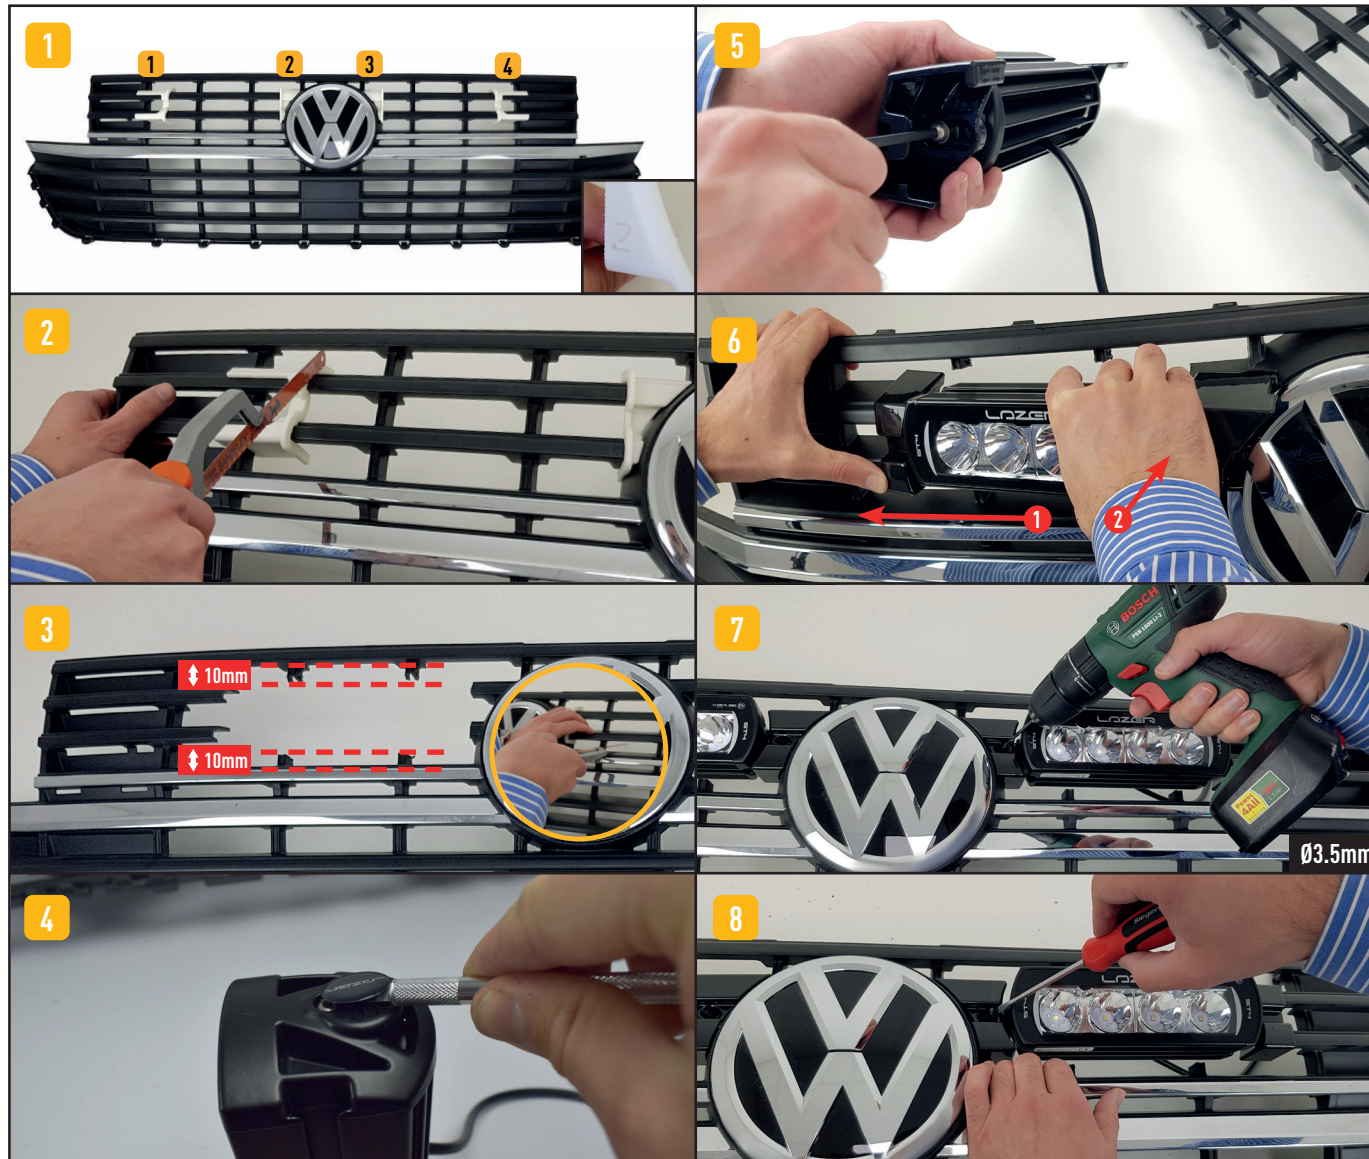

INSTALLATION (should be completed with the grille left on the vehicle)