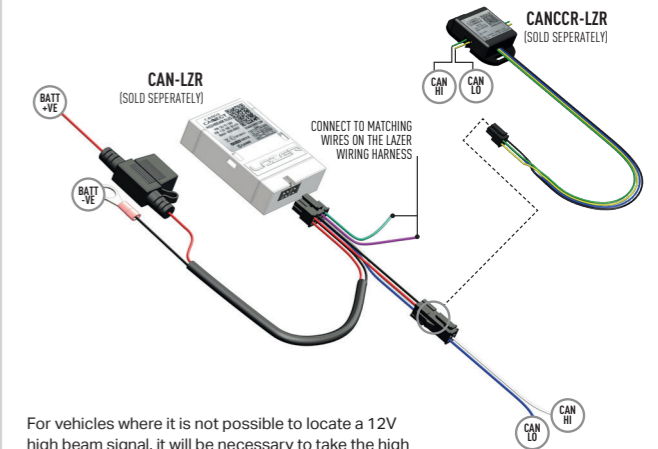

CANBUS INTEGRATION

For vehicles where it is not possible to locate a 12V high beam signal, it will be necessary to take the high beam signal from the vehicle's CAN system. For vehicle specific CAN instructions, please download the "CANM8 Connect" App.