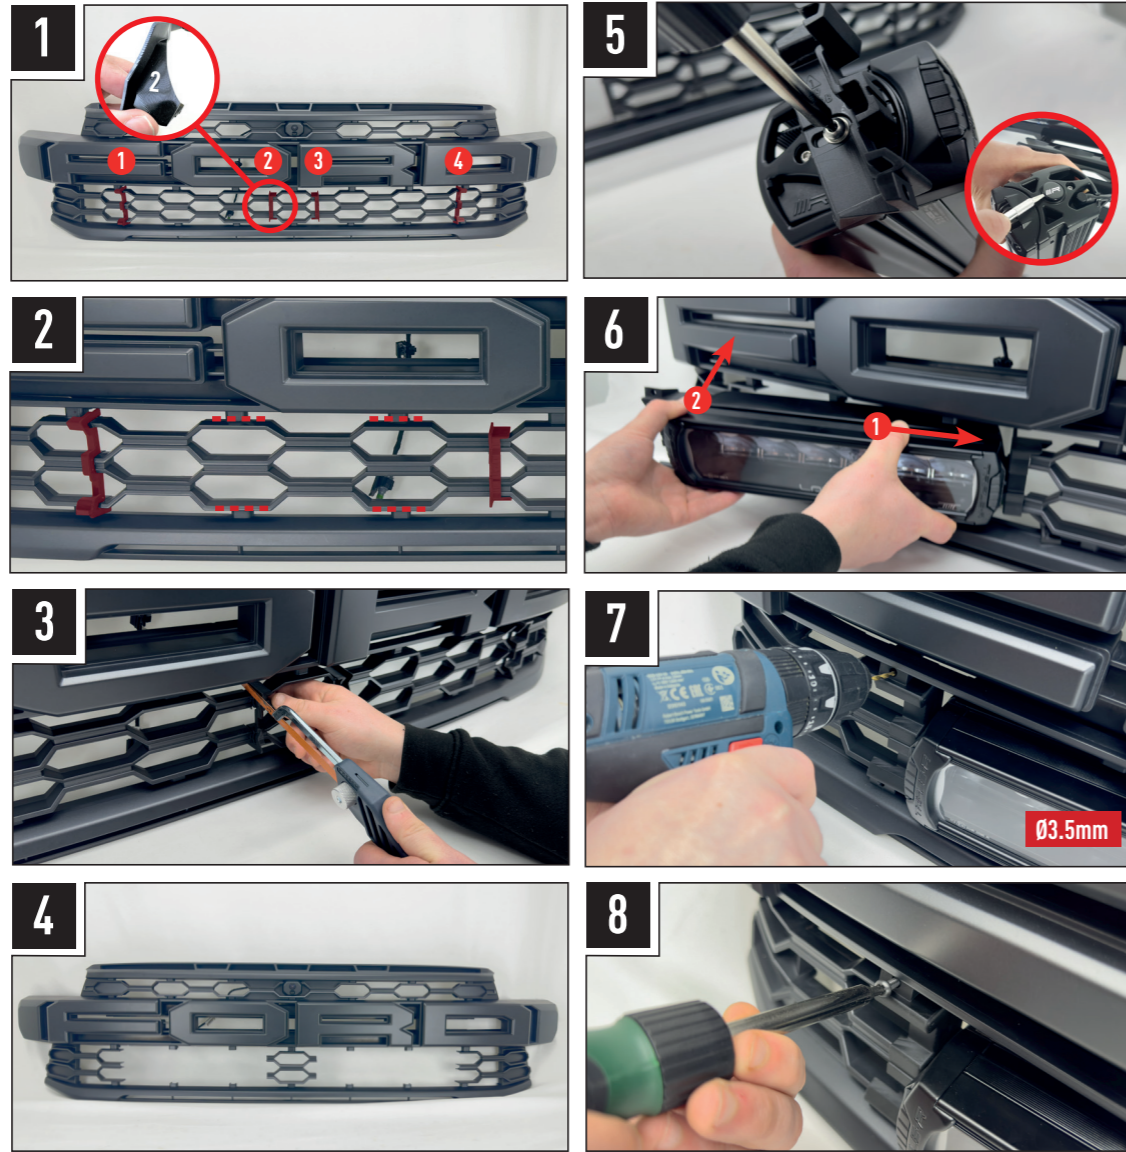

INSTALLATION PROCESS

Install should be completed with the grille left on the vehicle.

TORQUE VALUES