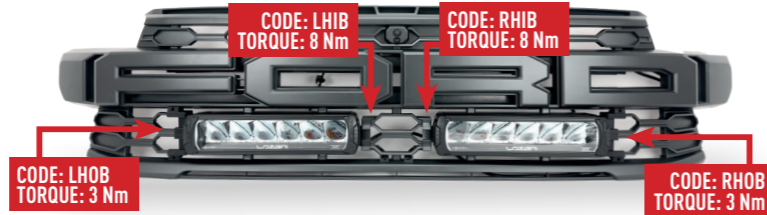

INSTALLATION PROCESS

Install should be completed with the grille left on the vehicle.

TORQUE VALUES

ELECTRICAL CONNECTION

TRIPLE-R 850 STANDARD

TRIPLE-R 850 ELITE

TRIPLE-R - POSITION LIGHT FUNCTION (OPTIONAL)

CANBUS INTEGRATION

For vehicles where it is not possible to locate a 12V high beam signal, it will be necessary to take the high beam signal from the vehicle's CAN system. For vehicle specific CAN instructions, please download the "CANM8 Connect" App.