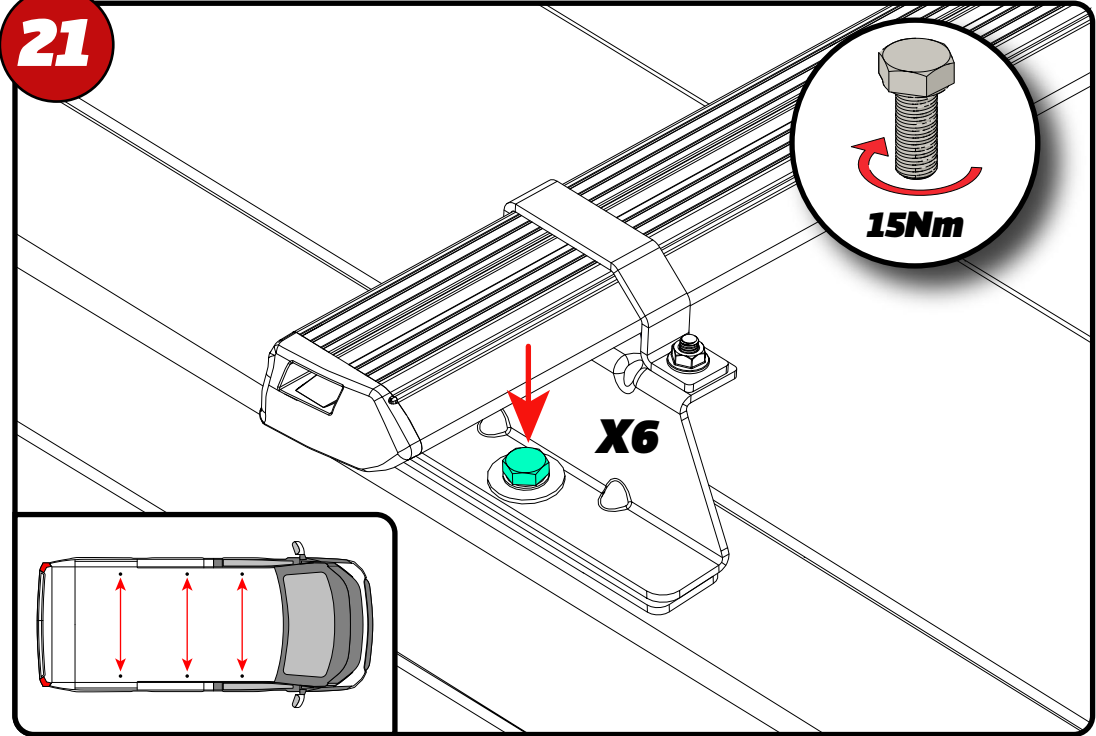

21

15Nm

X6

22