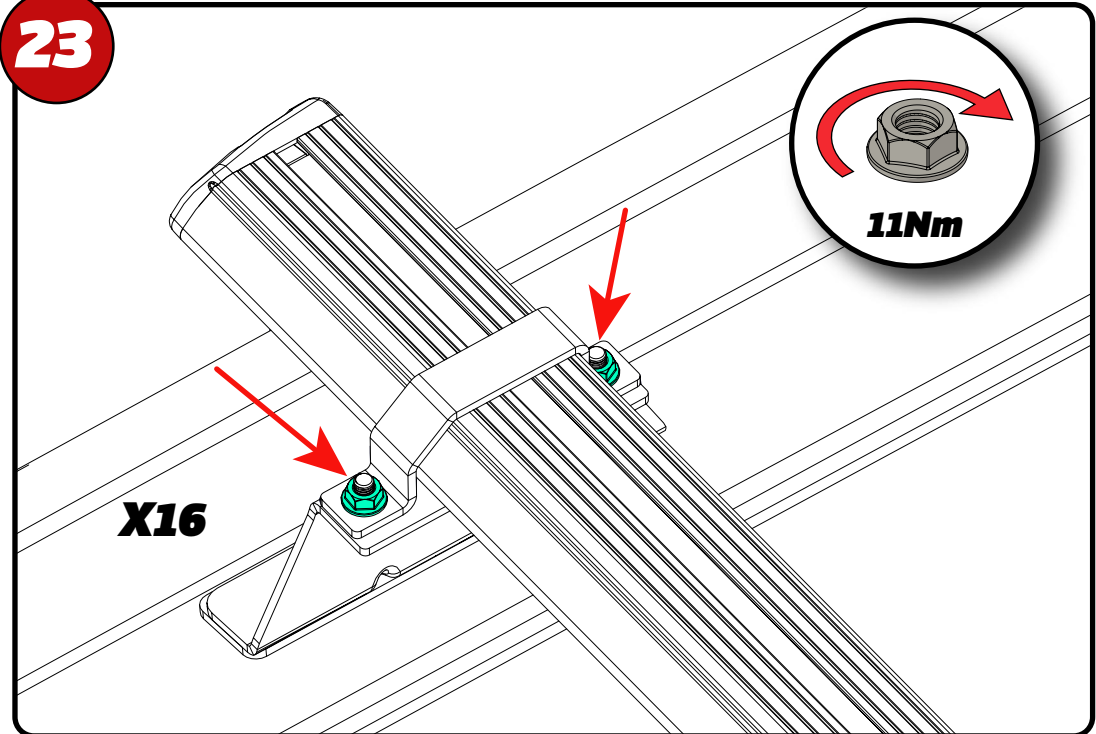

20

21

15Nm

X6

22

15Nm

X2

23

11Nm

X16