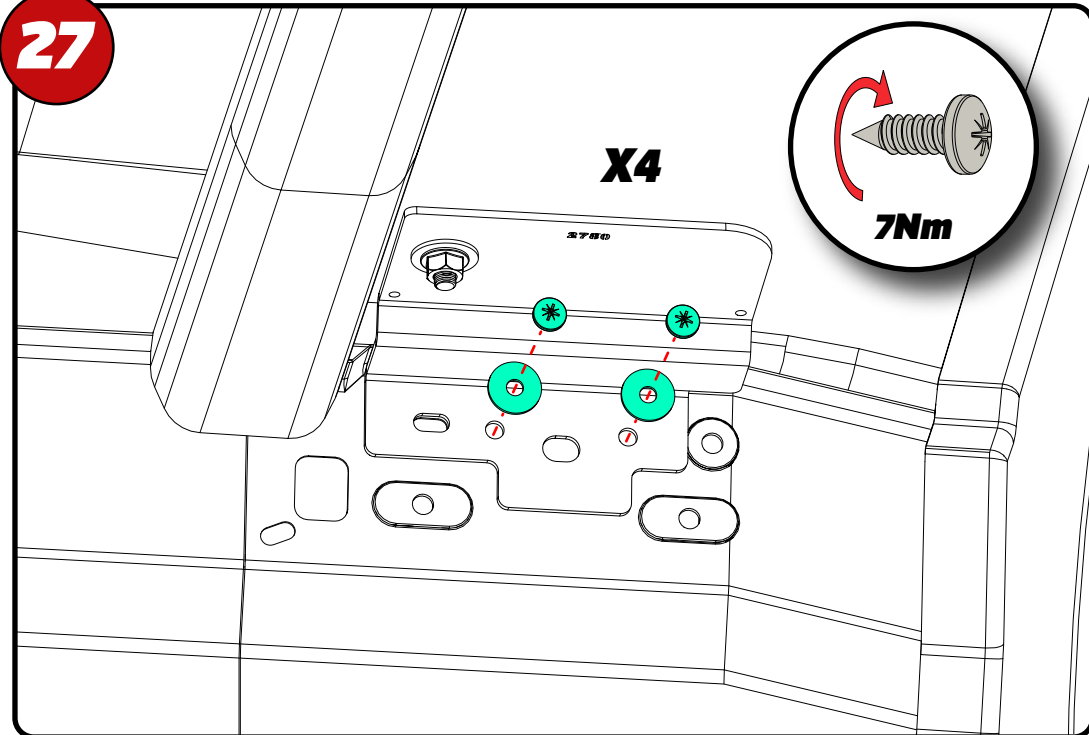

24

25

28

FX4052
(M8)

FX4040
(M8)

FX4019
(M8)

FX4028
(M8x25)

FX4013
(M6)

FX4087

25

X2

15Nm

26

X4

Ø4.8

27

X4

7Nm