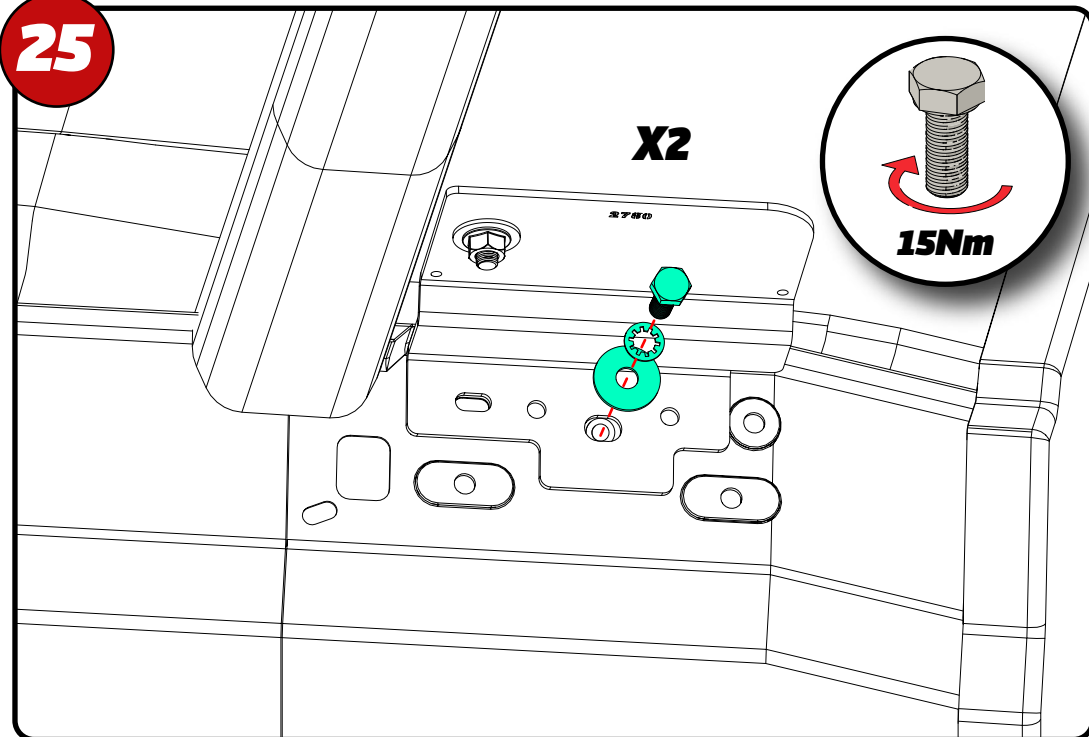

24

25

28

FX4052
(M8)

FX4040
(M8)

FX4019
(M8)

FX4028
(M8x25)

FX4013
(M6)

FX4087

25