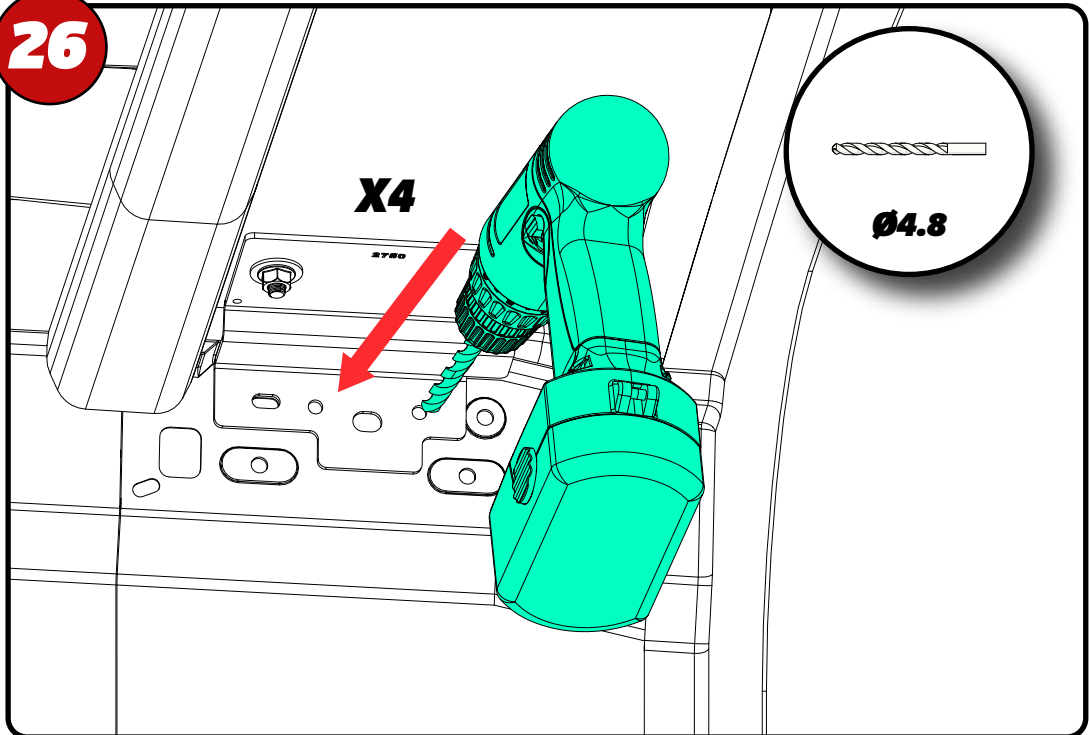

24

25

28

FX4052
(M8)

FX4040
(M8)

FX4019
(M8)

FX4028
(M8x25)

FX4013
(M6)

FX4087

25

X2

15Nm

26

X4

Ø4.8

27

X4

7Nm