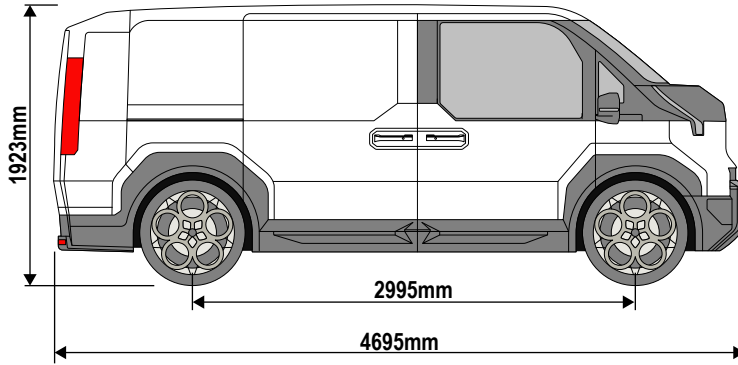

Van Guard Accessories Ltd
 Fair Oak Close, Exeter Airport Business Park,
 Exeter, Devon, EX5 2JL
 www.van-guard.co.uk

356-4

Vehicle:
 Kia PV5 2025 on
Wheel Base: L2
Roof Height: H1
Rear Doors: Twin

ULTI Bar Trade (Steel) =	15KG
ULTI Bar+ (Aluminium) =	9.8KG