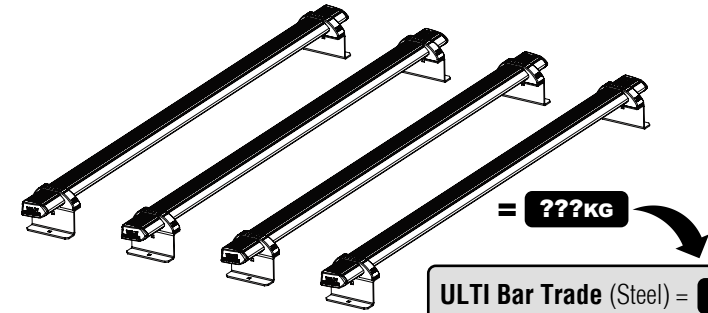

Customercare@van-guard.co.uk
UK +44 (0) 1392 368 351

MA6166

ULTI Bar Trade
(Steel)

MA6167

ULTI Bar+
(Aluminium)

This FITTING INSTRUCTION is the property of VAN GUARD ACCESSORIES LTD. and must not be used for manufacturing purposes, copied nor communicated in any way to third parties without written permission from VAN GUARD ACCESSORIES LTD.
 IN8534_A (CN:NR)

Van Guard Accessories Ltd
 Fair Oak Close, Exeter Airport Business Park,
 Exeter, Devon, EX5 2JL
 www.van-guard.co.uk

356-4

Vehicle:
 Kia PV5 2025 on
Wheel Base: L2
Roof Height: H1
Rear Doors: Twin

ULTI Bar Trade (Steel) =	15KG
ULTI Bar+ (Aluminium) =	9.8KG