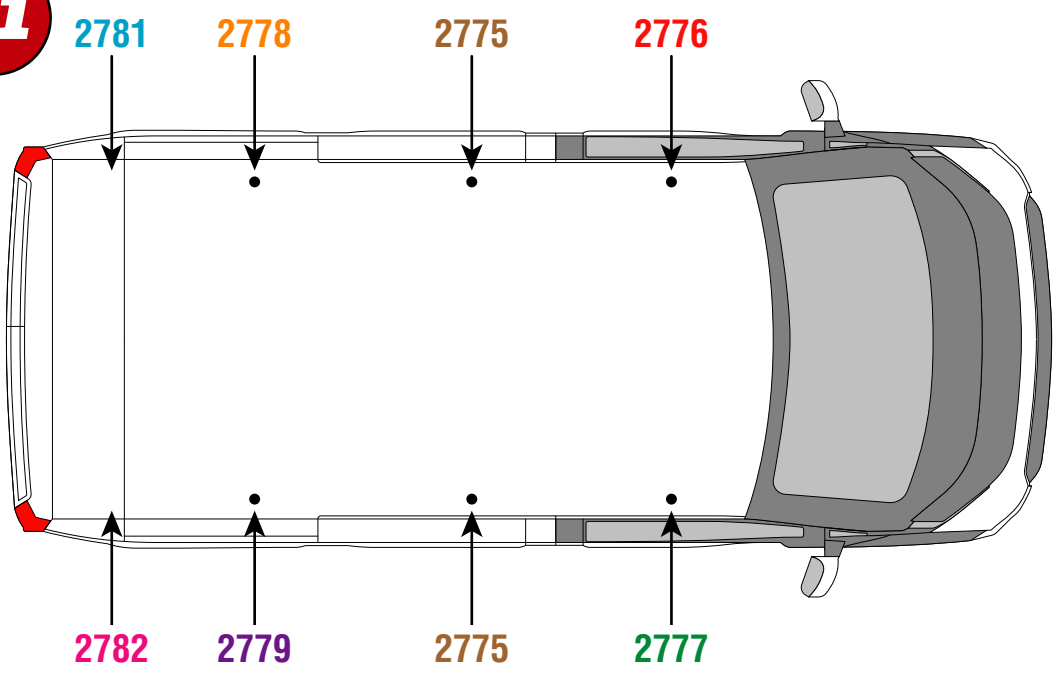

Van Guard Accessories Ltd
 Fair Oak Close, Exeter Airport Business Park,
 Exeter, Devon, EX5 2JL
 www.van-guard.co.uk

356-4

Vehicle:
 Kia PV5 2025 on
Wheel Base: L2
Roof Height: H1
Rear Doors: Twin

ULTI Bar Trade (Steel) =	15KG
ULTI Bar+ (Aluminium) =	9.8KG

01

02

03

04

05

06

07

08