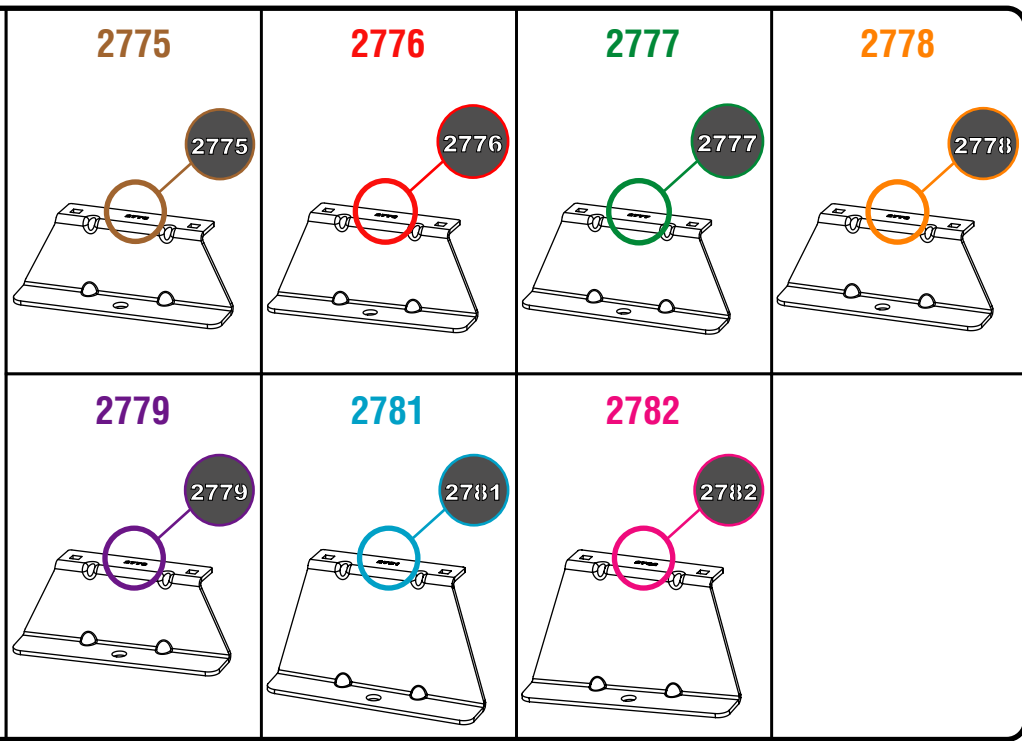

Van Guard Accessories Ltd
 Fair Oak Close, Exeter Airport Business Park,
 Exeter, Devon, EX5 2JL
 www.van-guard.co.uk

356-4

Vehicle:
 Kia PV5 2025 on
Wheel Base: L2
Roof Height: H1
Rear Doors: Twin

ULTI Bar Trade (Steel) =	15KG
ULTI Bar+ (Aluminium) =	9.8KG

01

02

03

04

05

06

07

08