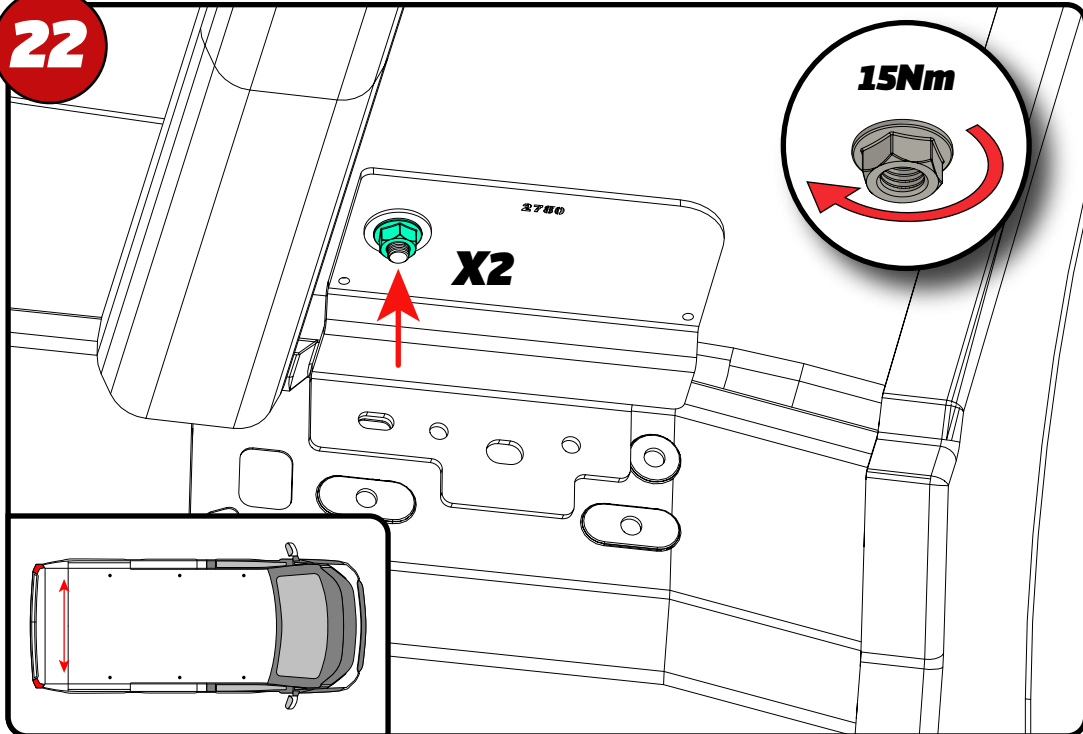

20

21

15Nm

X6

22

15Nm

X2

23

11Nm

X16